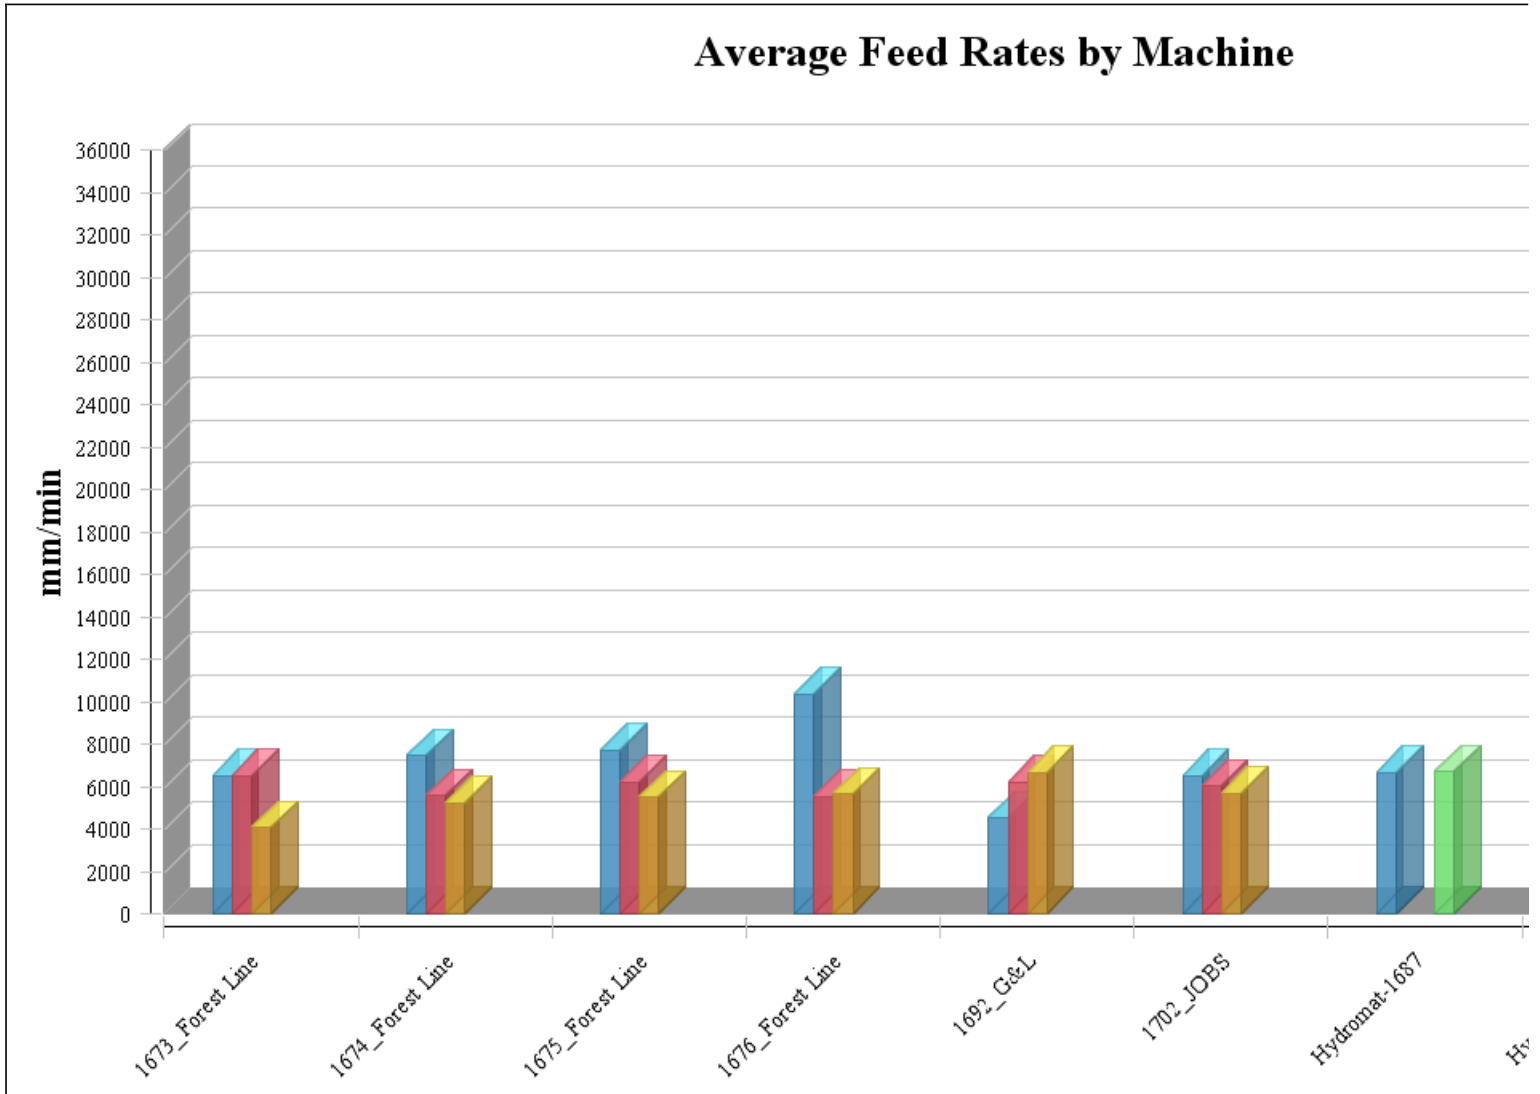

Average Feed Rates by Plant

Warning: this report was generated with data that might not be accurate (checking the compactor did all the needed analysis failed)

REMMELE