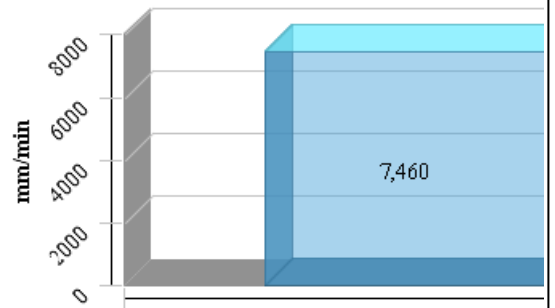

Average Feed Rates by Process Type

<Undefined>

Process type