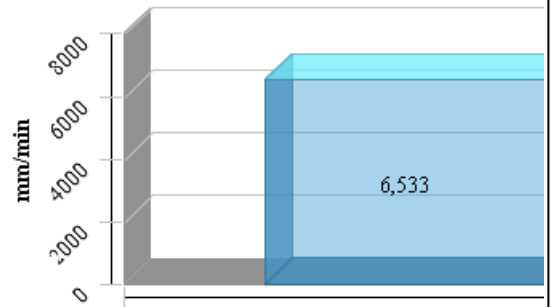

Average Feed Rates by Process Type

<Undefined>

Process type

1674_Forest Line